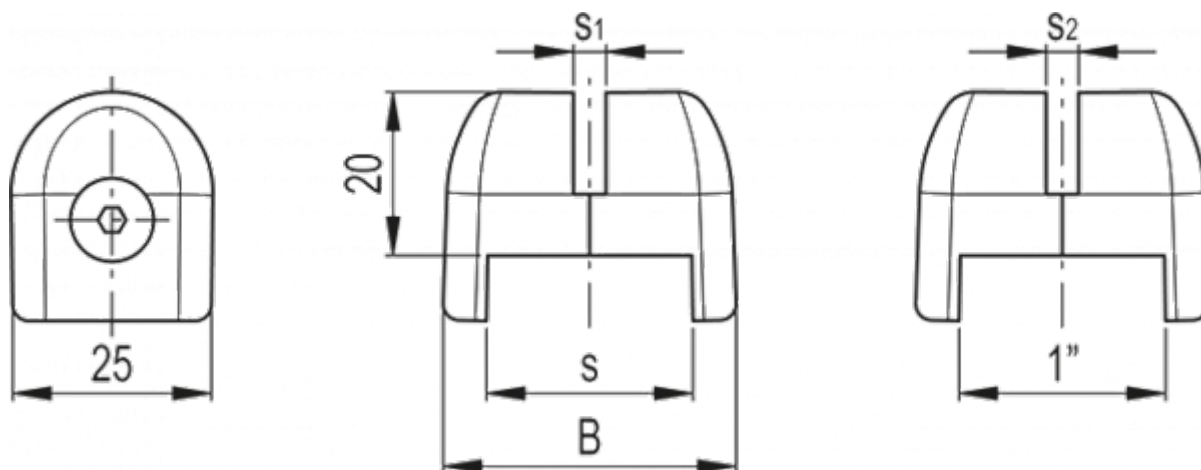

Data Sheet

Article number: 23100493839

Description: E+G Support clamp PPR.30-A-3-C9 - Black

Measures

B	= 43
C#(Nm)	= 3
s	= 30
s1	= 2.5-3.4
Weight in (g)	= 27